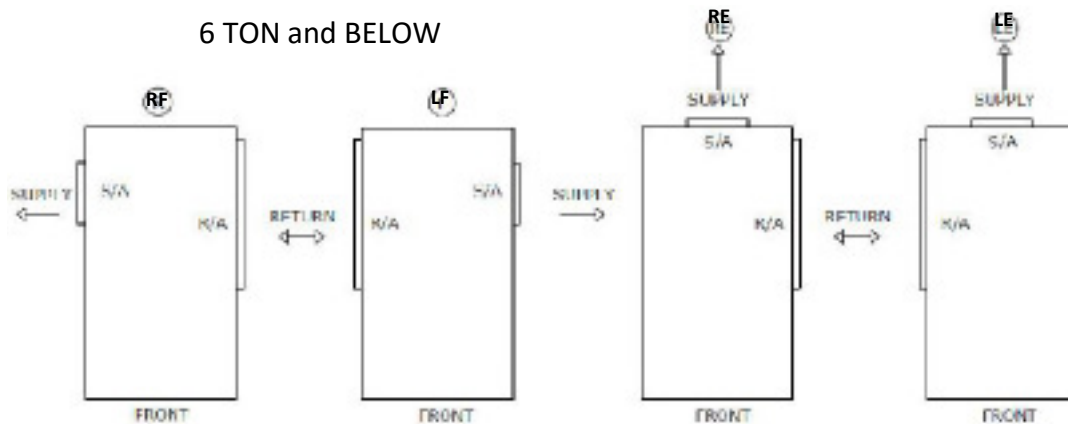

TOP VIEW CABINET & AIRFLOW CONFIGURATION

CONFIGURATION for 7.5 TON and UP
LEFT or RIGHT RETURN

6 TON and BELOW

'L' CONFIGURATION

NOTES: All dimensions within +/- 0.125"

Specifications are subject to change without notice.