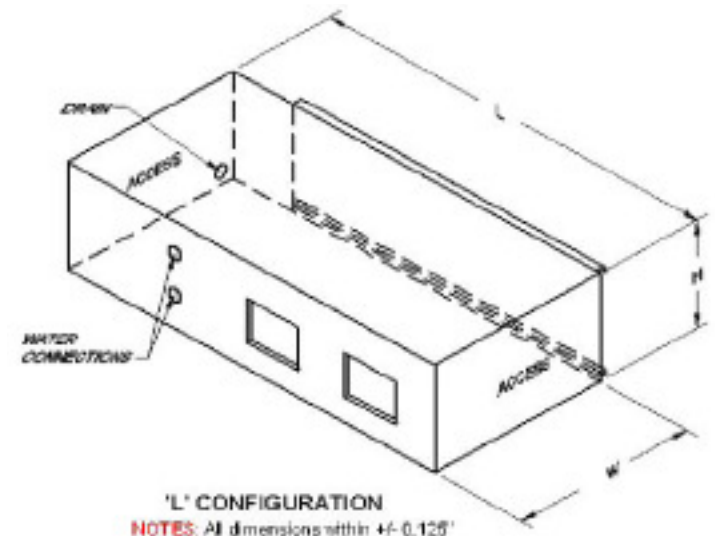

TOP VIEW CABINET & AIRFLOW CONFIGURATION

CONFIGURATION for 7.5 TON and UP
LEFT or RIGHT RETURN

6 TON and BELOW

'L' CONFIGURATION

NOTES: All dimensions within +/- 0.125"

Specifications are subject to change without notice.